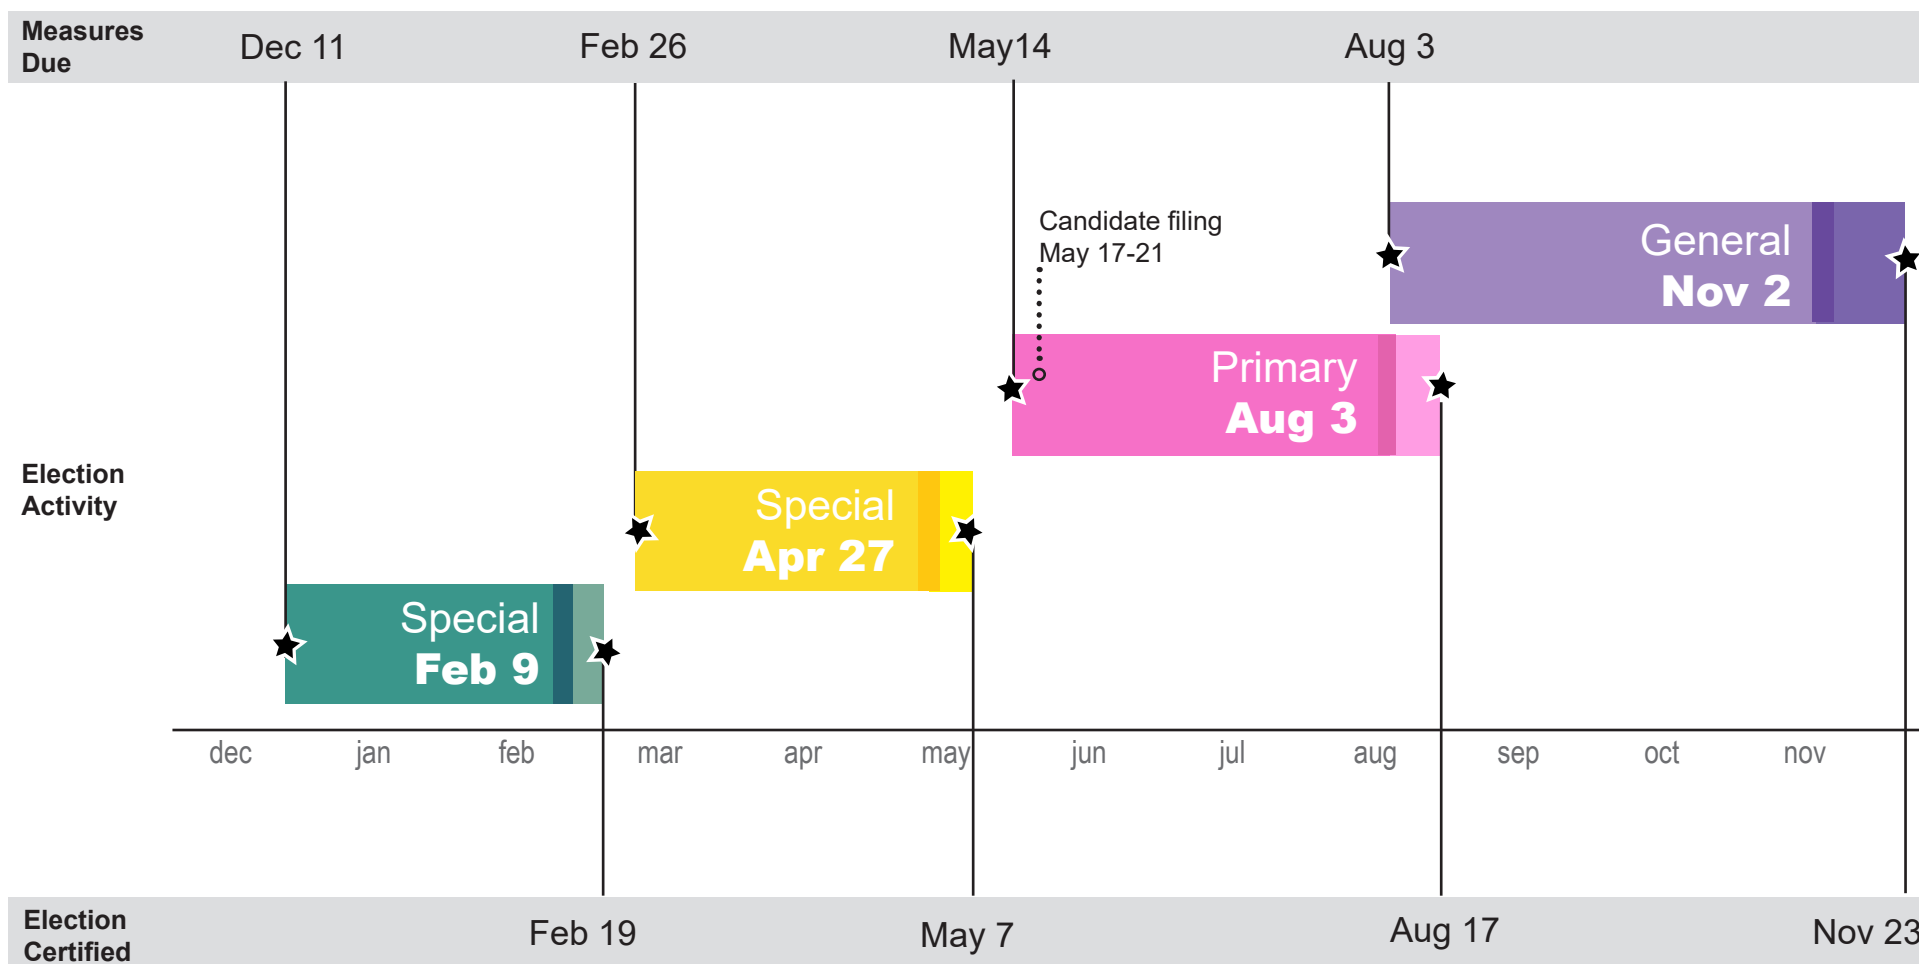

2021 Elections Timeline

Measures for special elections are due 60 days before an election day.
 Measures for the primaries are due by the Friday before candidate filing.
 Measures for general elections are due by the date of the primary.

Ballots are mailed 19 days before an election day.
 Military and overseas ballots are mailed 30 days before special election days
 and 45 days before primary and general election days.

Special elections are certified 10 days after an election day.
 Primaries are certified 14 days after an election day.
 General elections are certified 21 days after an election day.