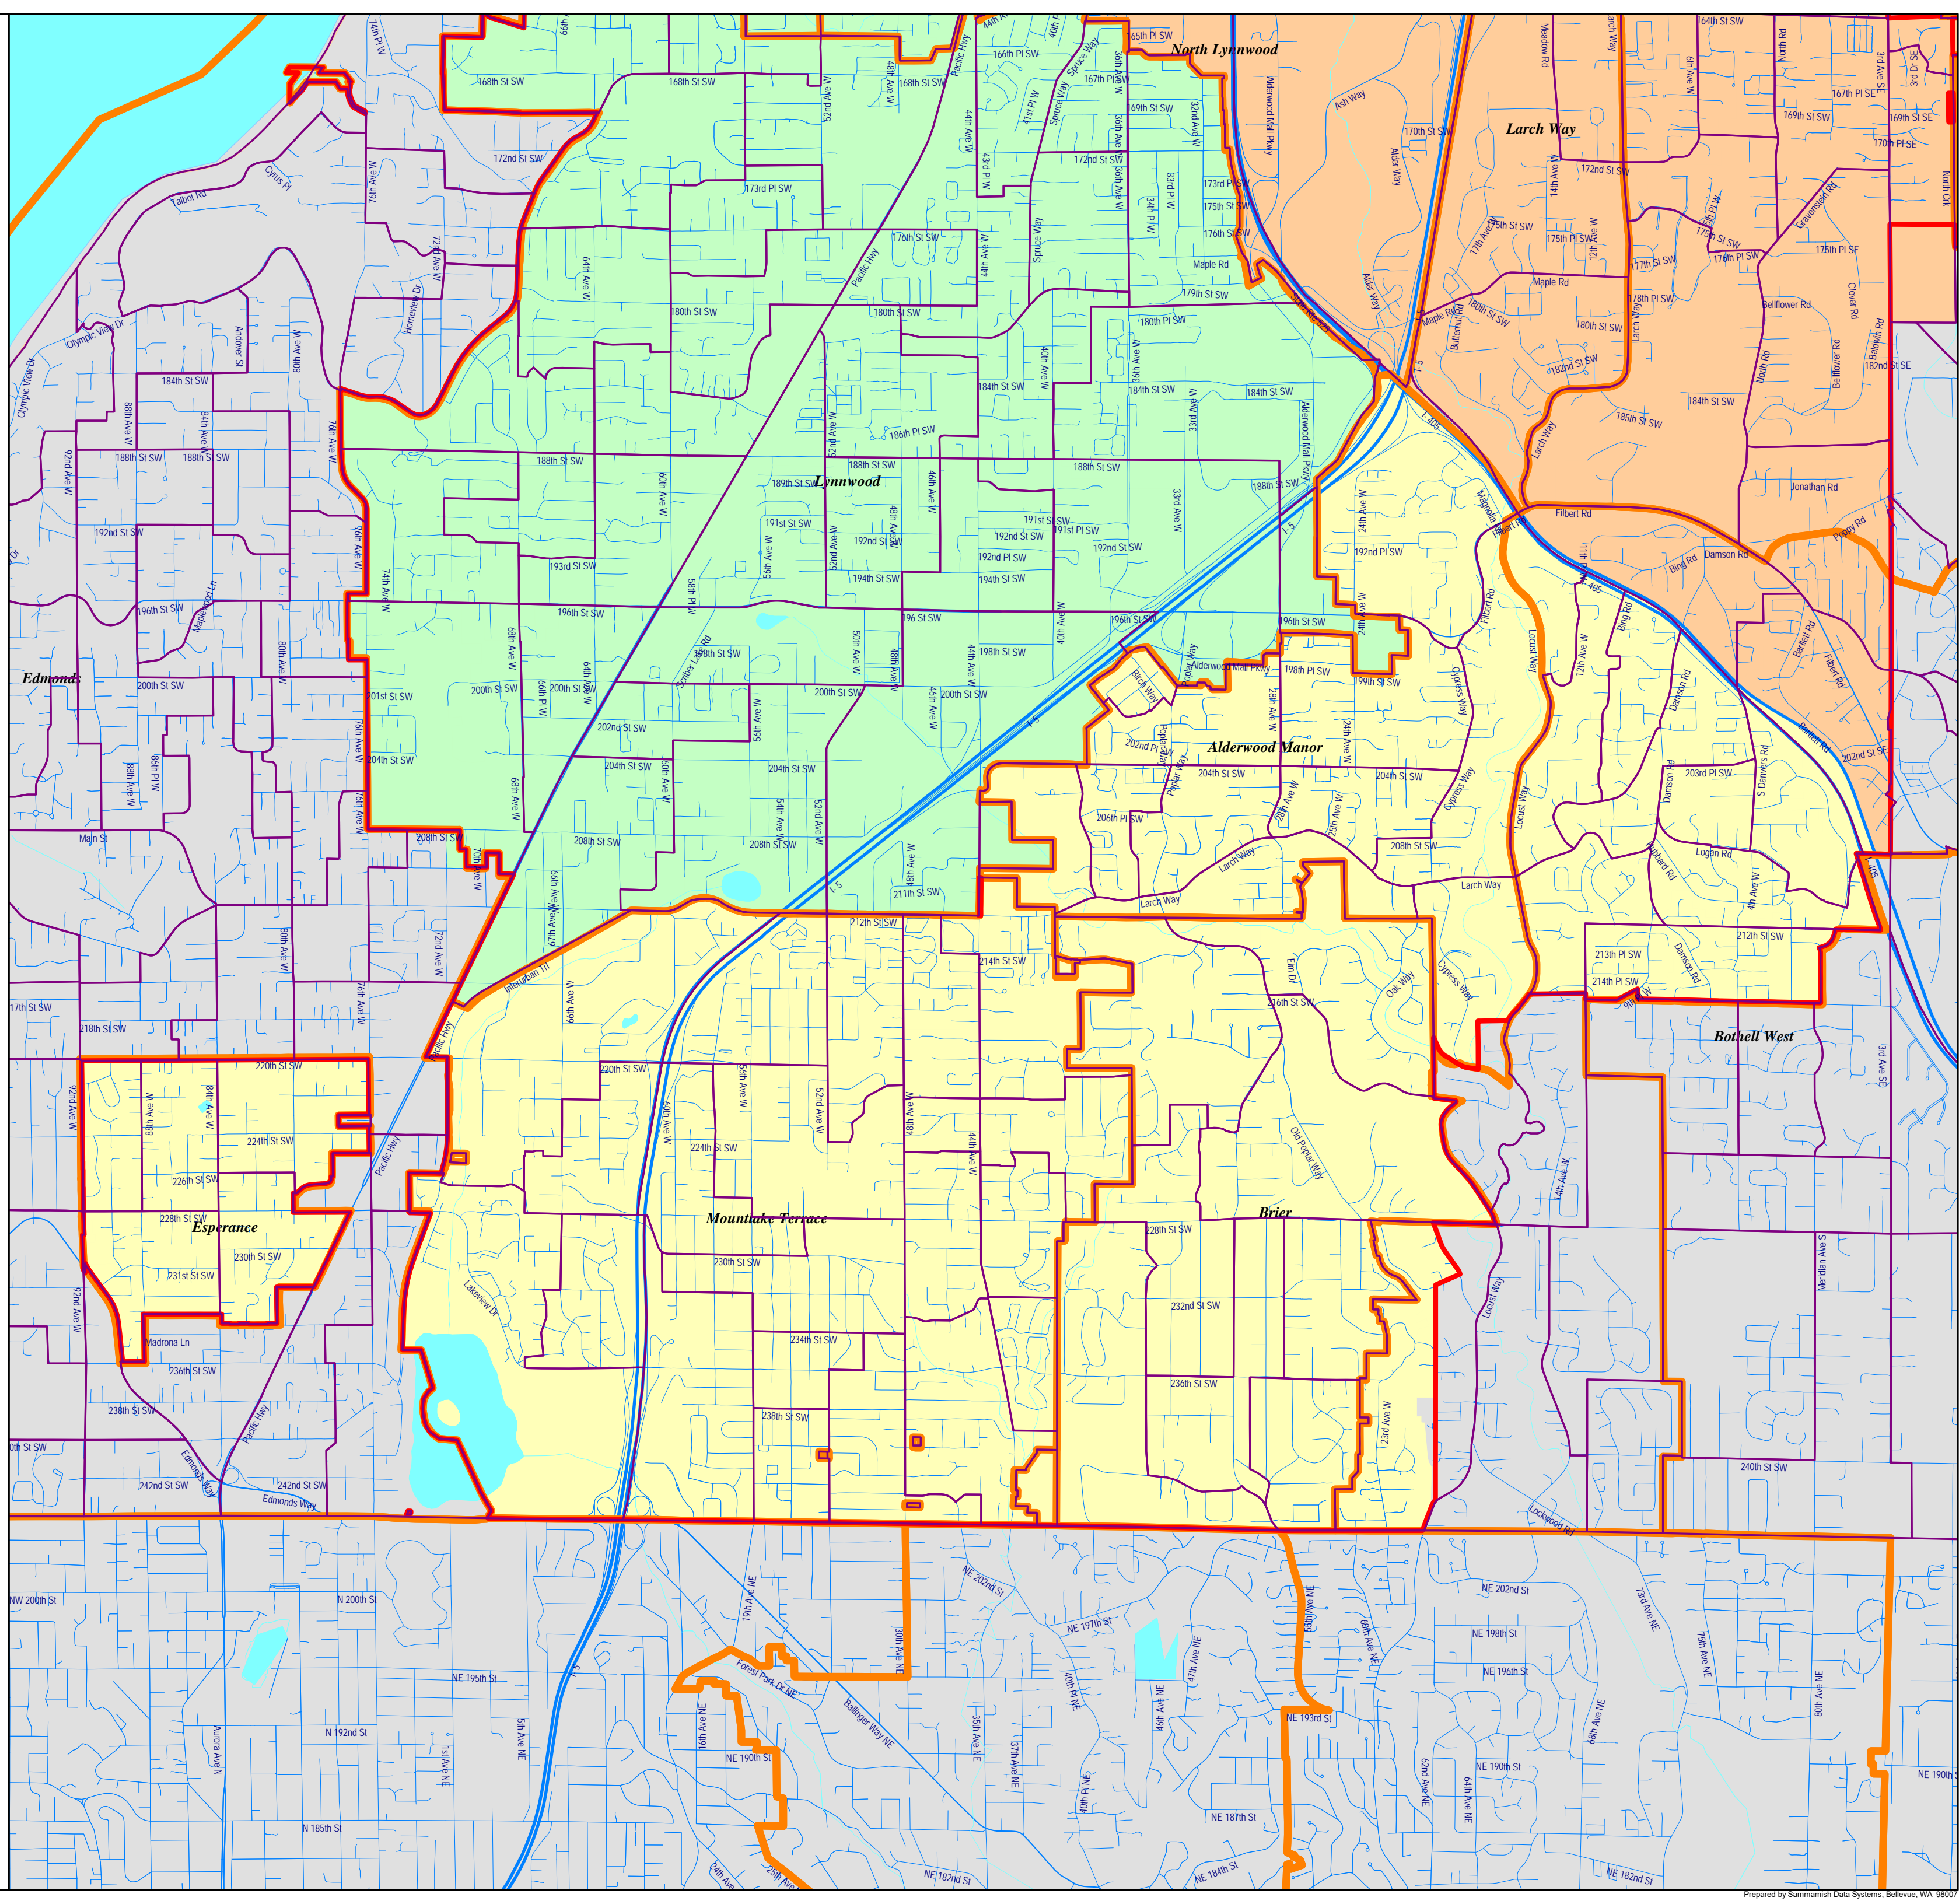

South Snohomish County
Fire & Rescue -
Commission Districts as
Approximated Using
Census 2020 Geography

- 1st District
- 2nd District
- 3rd District

City Limits

Voter Precincts