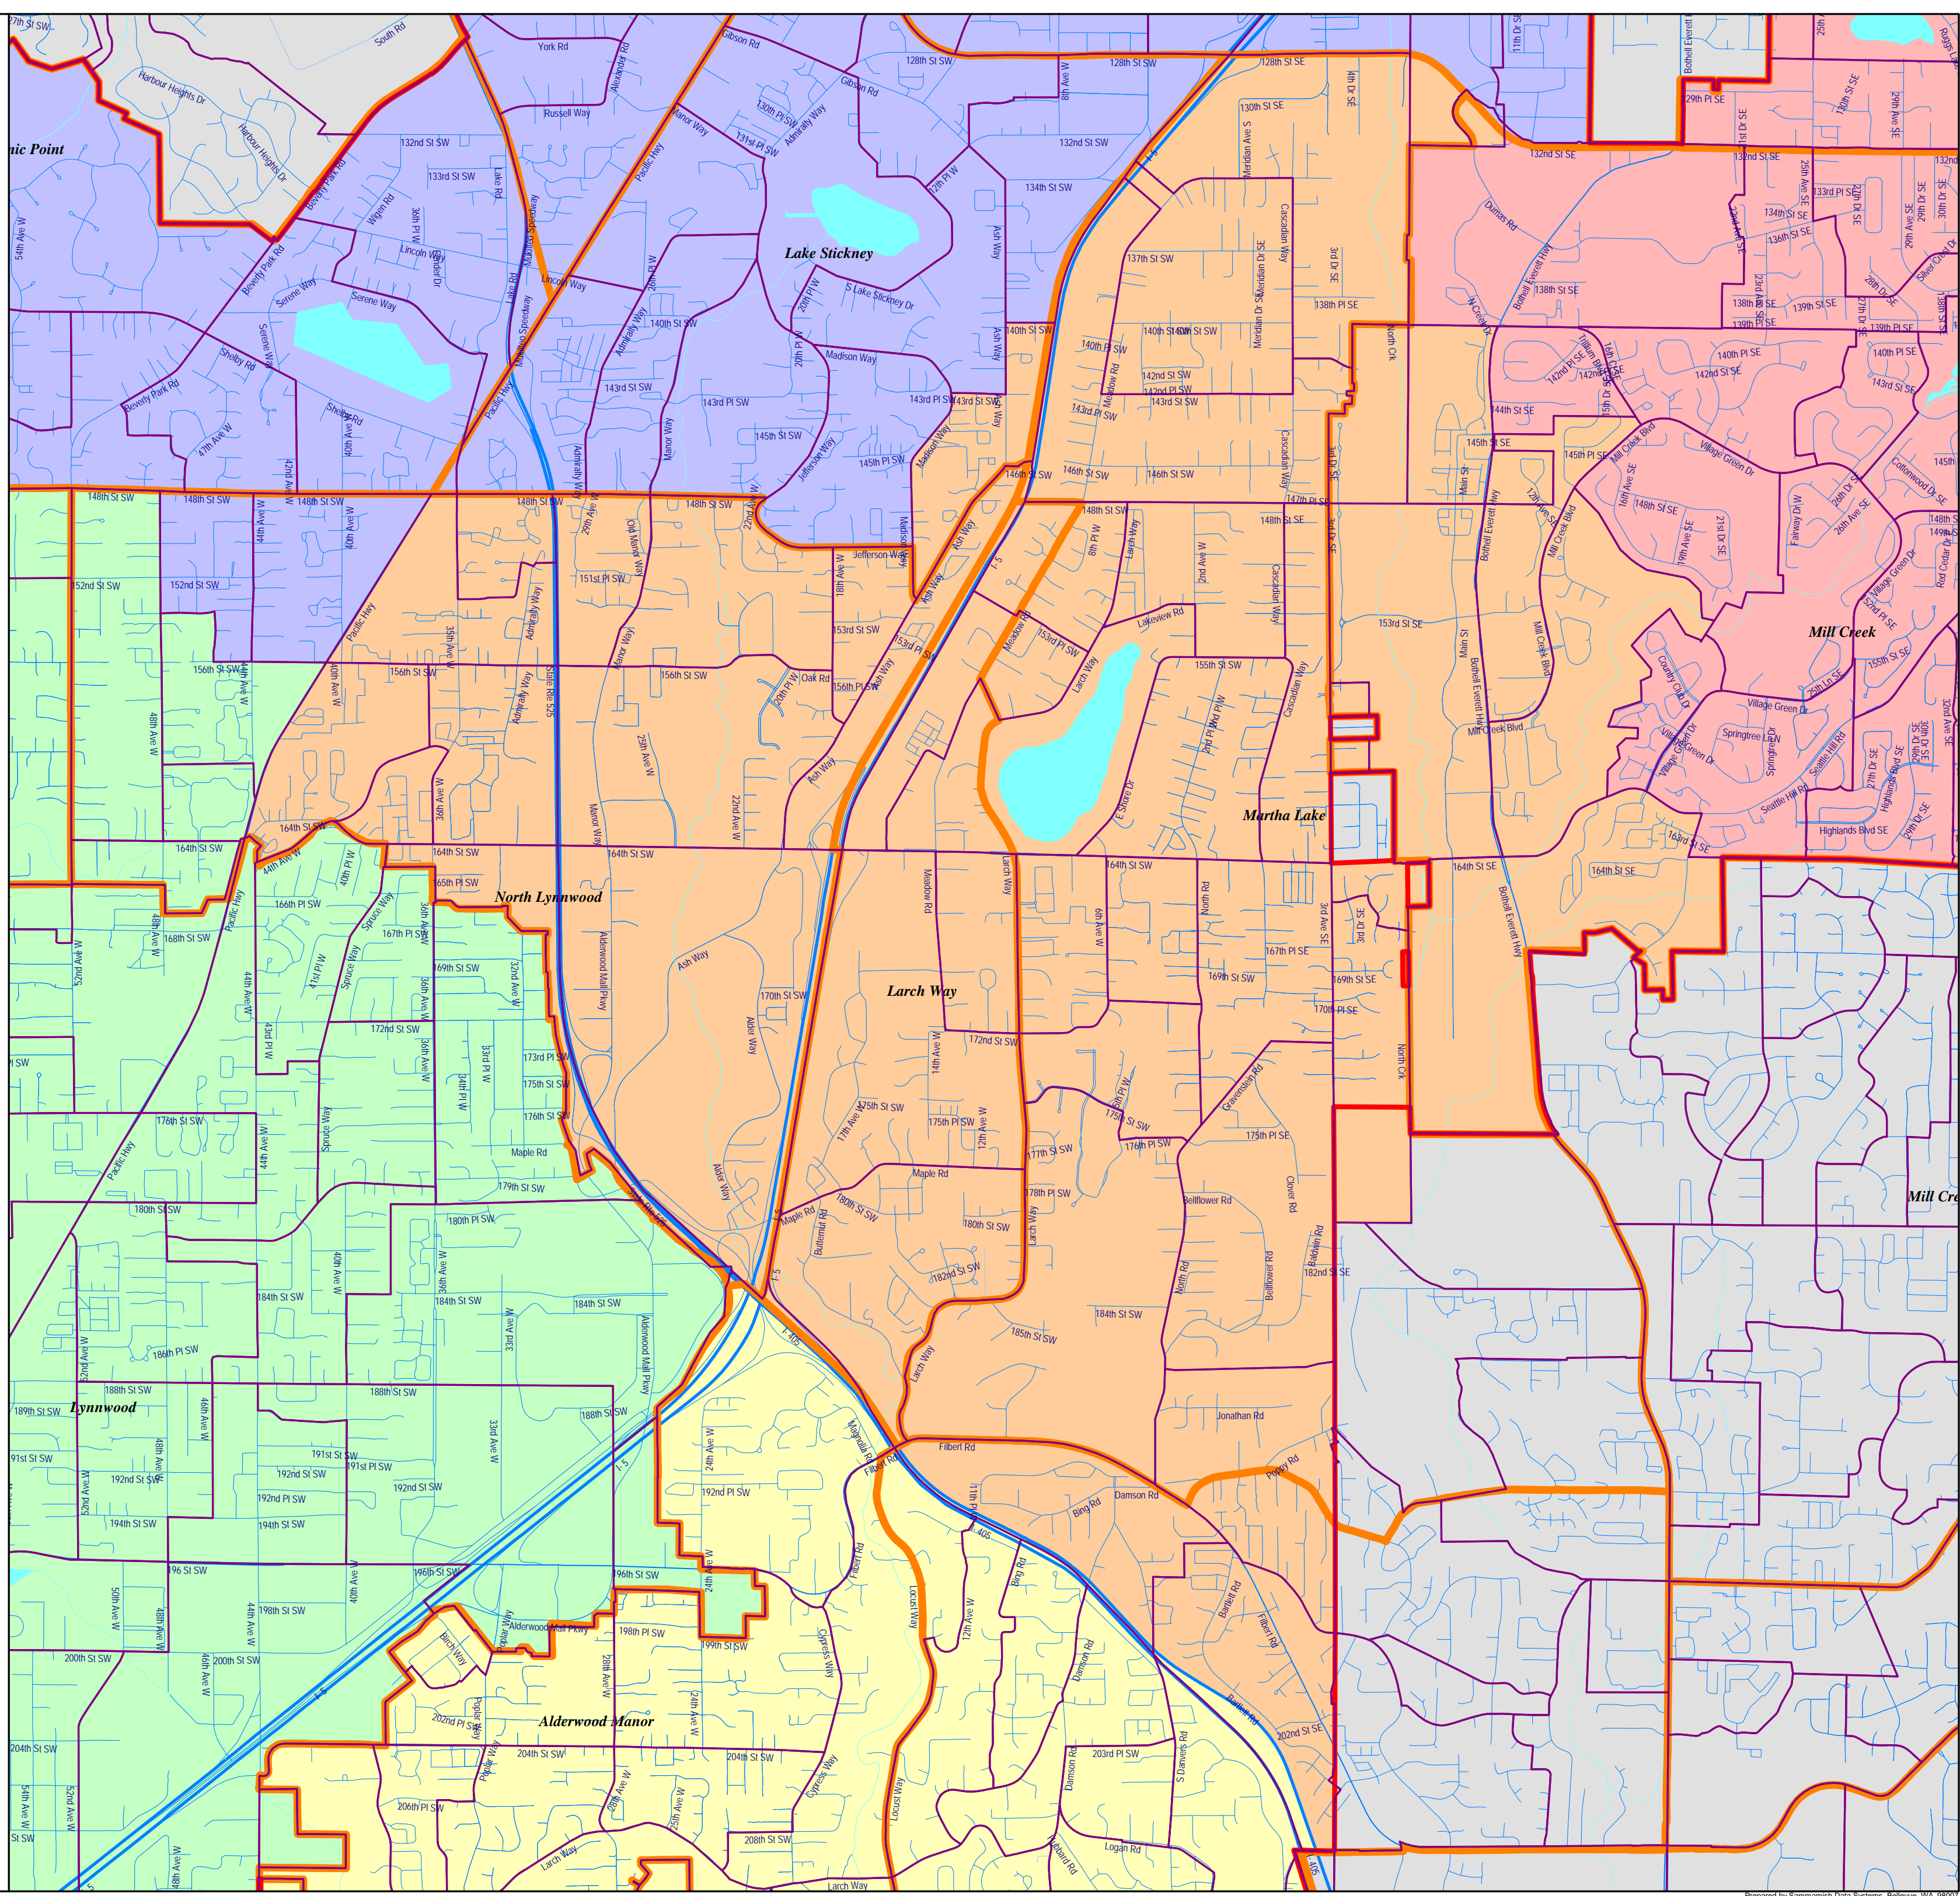

# South Snohomish County Fire & Rescue - Commission Districts as Approximated Using Census 2020 Geography

- 1st
- 2nd
- 3rd
- 4th

City Limits

Voter Precinct

South Snohomish County  
Fire & Rescue -  
Commission Districts as  
Approximated Using  
Census 2020 Geography

-  1st District
-  2nd District
-  3rd District
-  4th District
-  5th District

City Limits 

Voter Precincts 