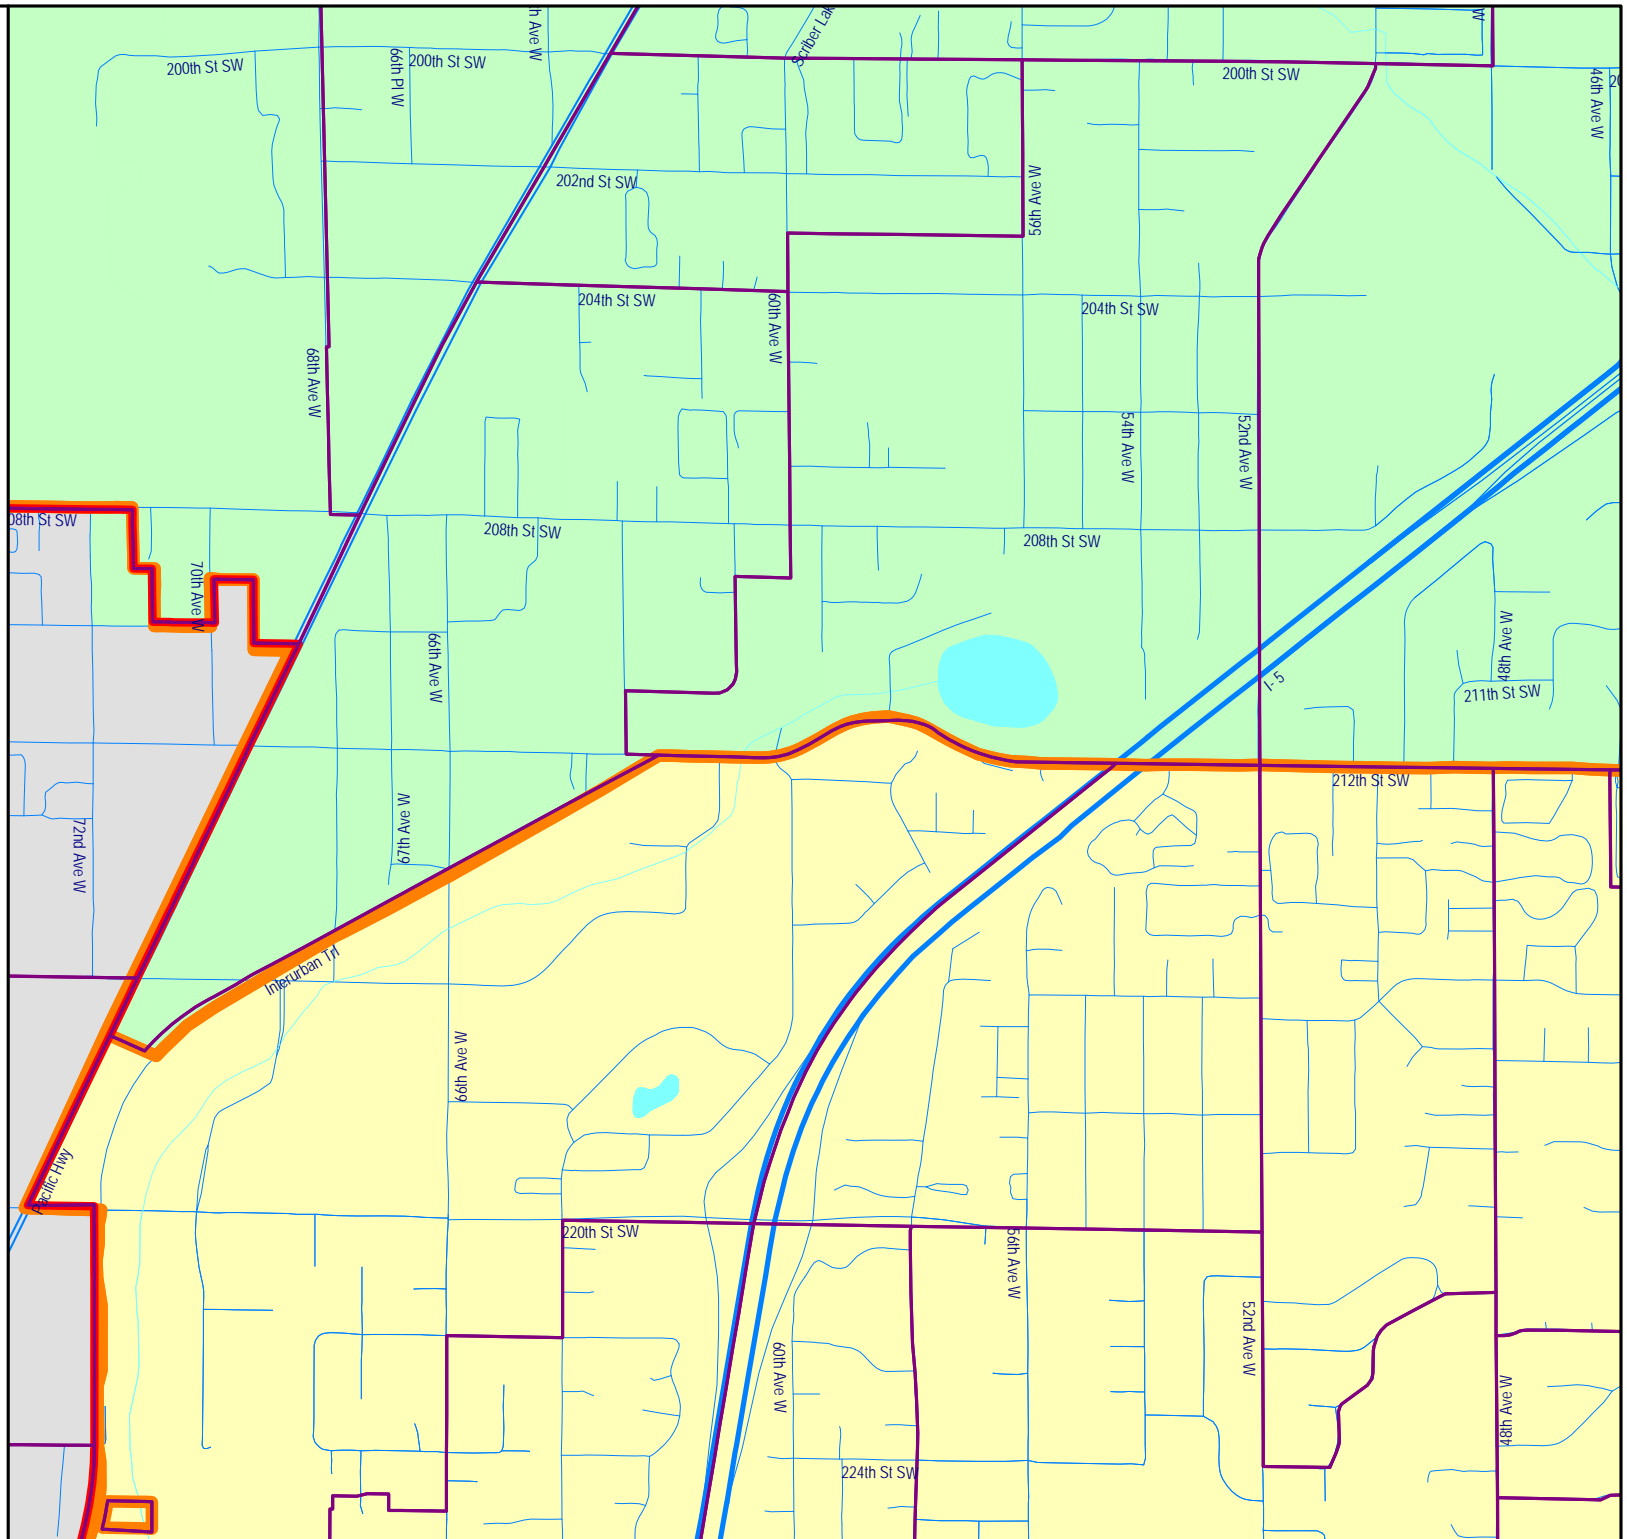

- 1st District
- 2nd District

City Limits

Voter Precincts

South Snohomish County  
Fire & Rescue -  
Commission Districts as  
Approximated Using  
Census 2020 Geography

- 1st District
- 2nd District

City Limits

Voter Precincts

South Snohomish County  
Fire & Rescue -  
Commission Districts as  
Approximated Using  
Census 2020 Geography

 1st District

 2nd District

City Limits 

Voter Precincts 

<b>Population</b>	<b>Name</b>	<b>District</b>
26		1
10153	Alderwood Manor	1
8106	Bothell West	1
6560	Brier	1
0	Edmonds	1
4007	Esperance	1
21286	Mountlake Terrace	1
0		2
43	Edmonds	2
38568	Lynnwood	2
3148	Meadowdale	2
4477	North Lynnwood	2
2538	Picnic Point	2
3664	Bothell West	3
1509	Lake Stickney	3
4993	Larch Way	3
17355	Martha Lake	3
5719	Mill Creek	3
16126	North Lynnwood	3
25742		4
43	Everett	4
13904	Lake Stickney	4
2199	North Lynnwood	4
7230	Picnic Point	4
23278	Eastmont	5
15207	Mill Creek	5
10497	Silver Firs	5