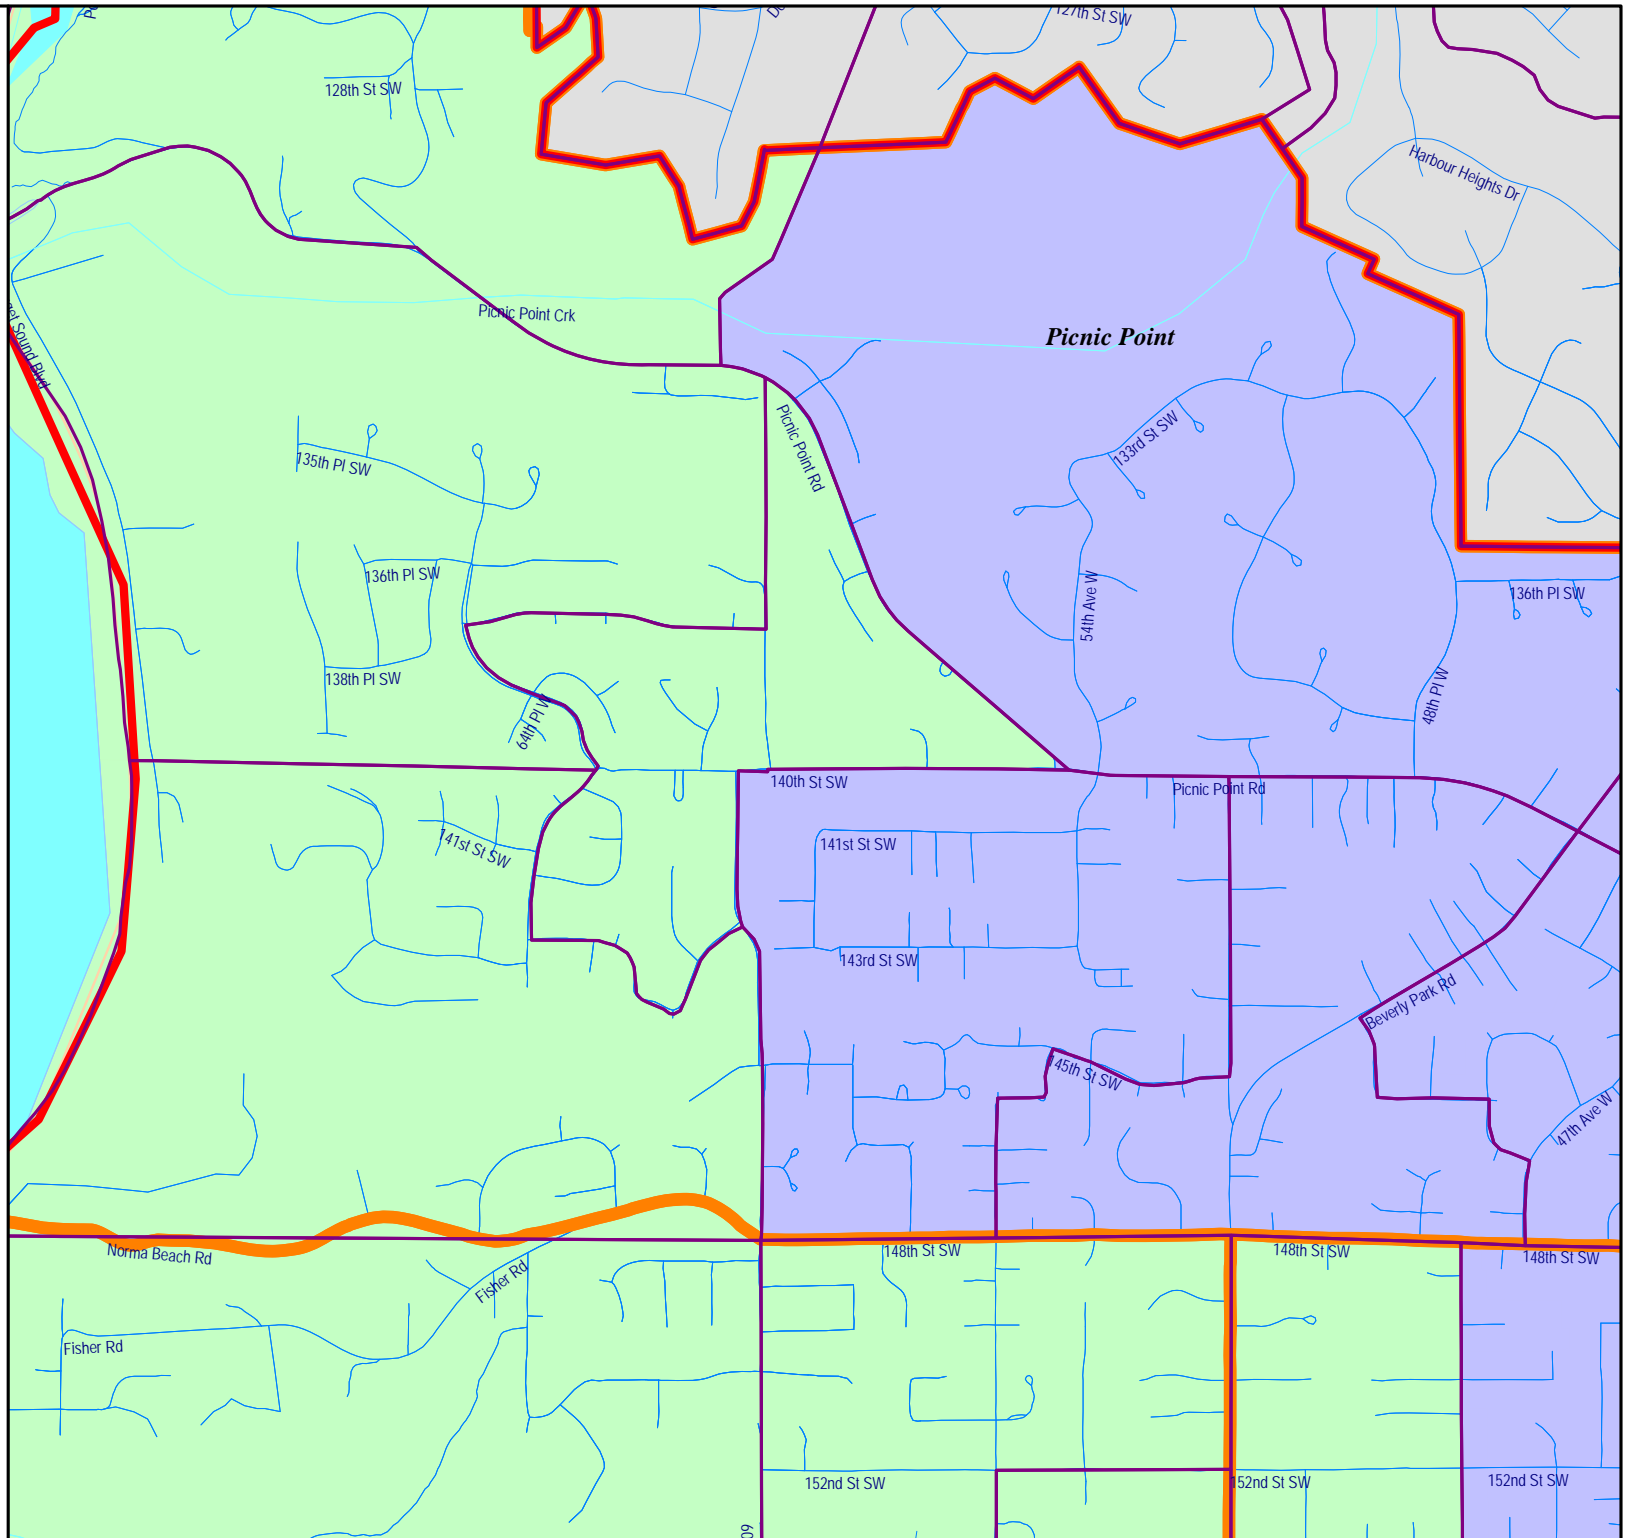

South Snohomish County
Fire & Rescue -
Commission Districts as
Approximated Using
Census 2020 Geography

- 2nd District
- 4th District

City Limits

Voter Precincts