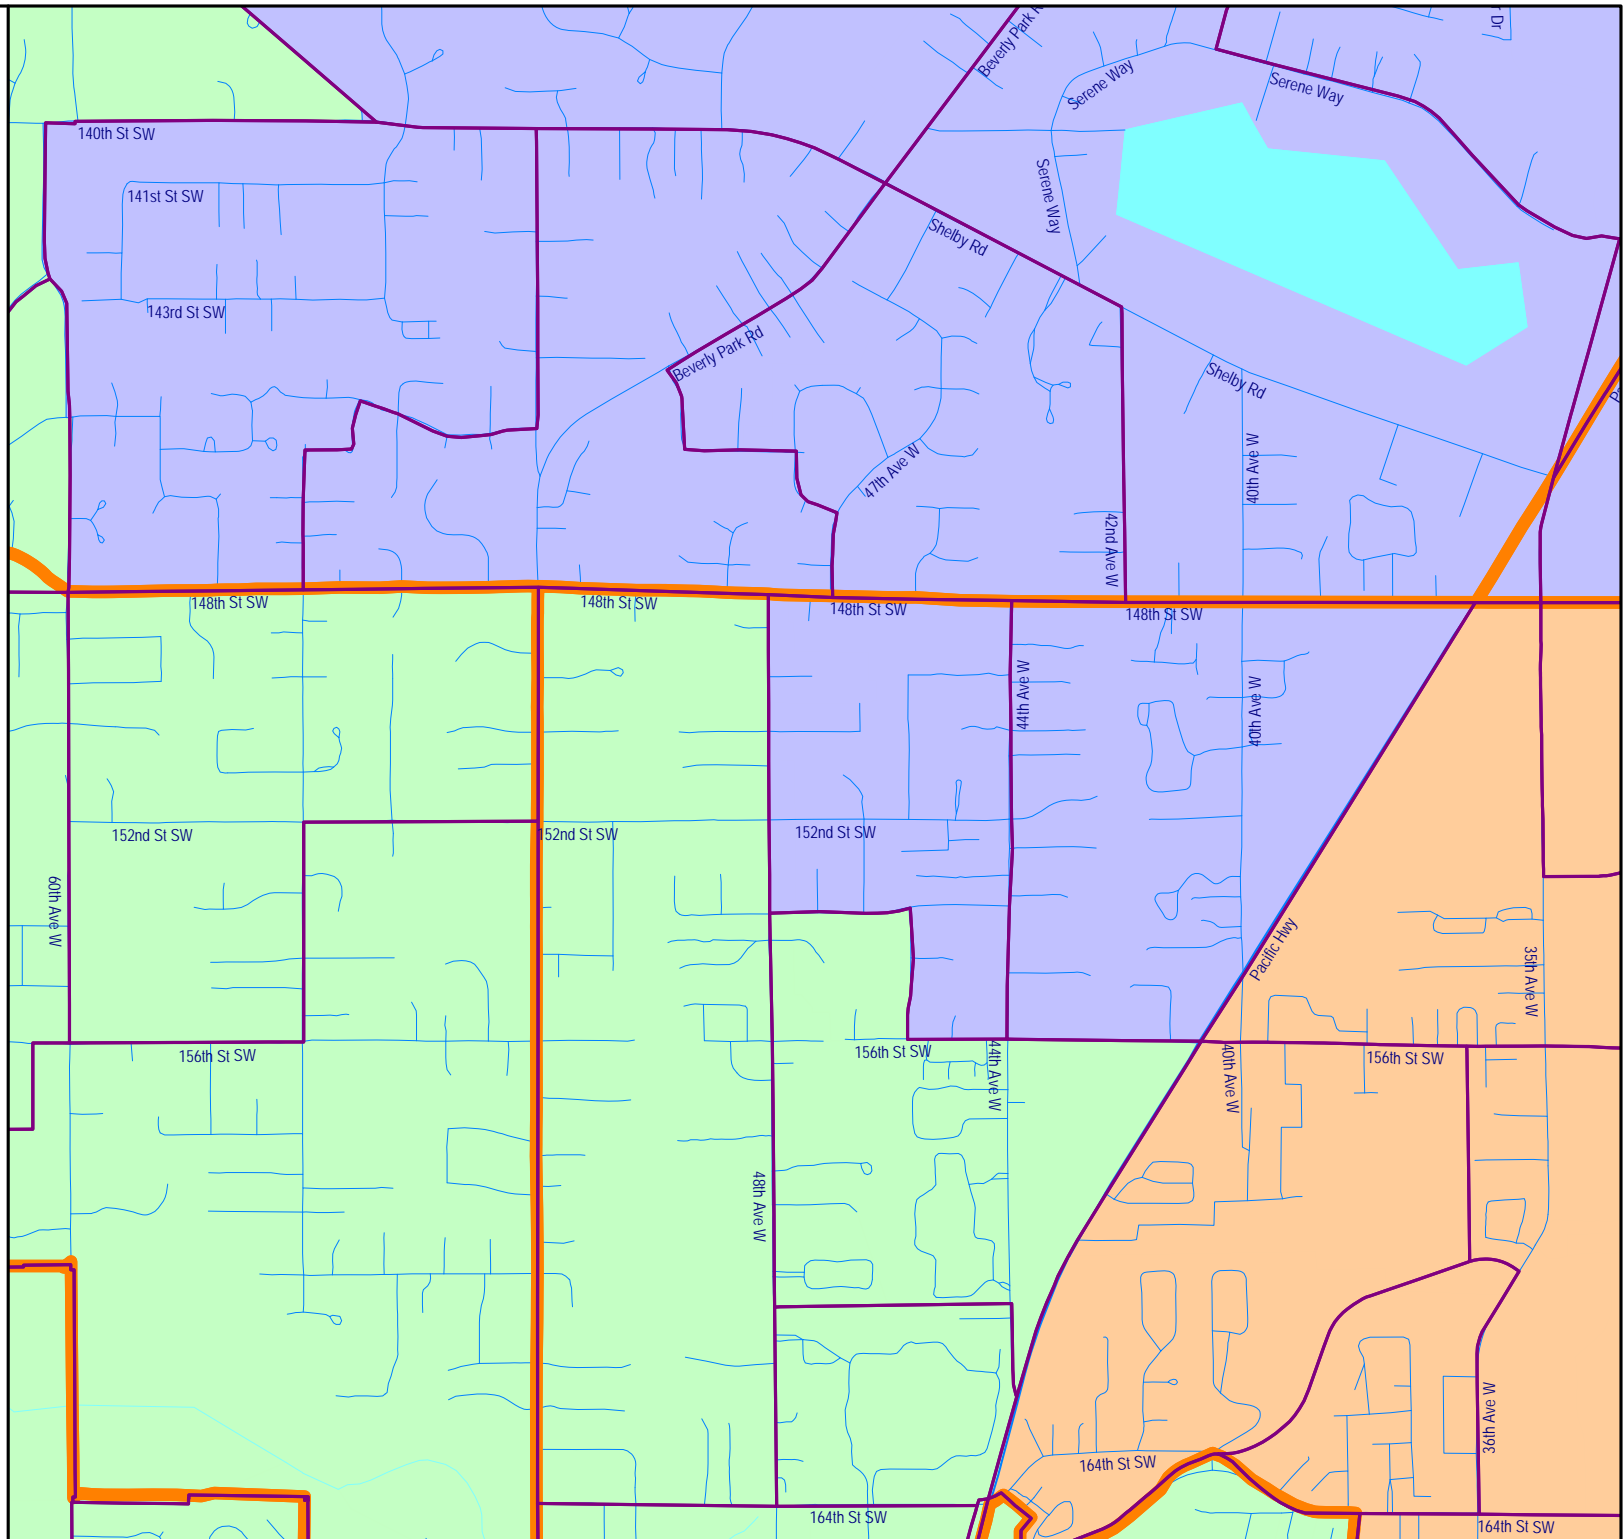

City Limits

Voter Precincts

South Snohomish County  
Fire & Rescue -  
Commission Districts as  
Approximated Using  
Census 2020 Geography

- 2nd District
- 3rd District
- 4th District

City Limits

Voter Precincts