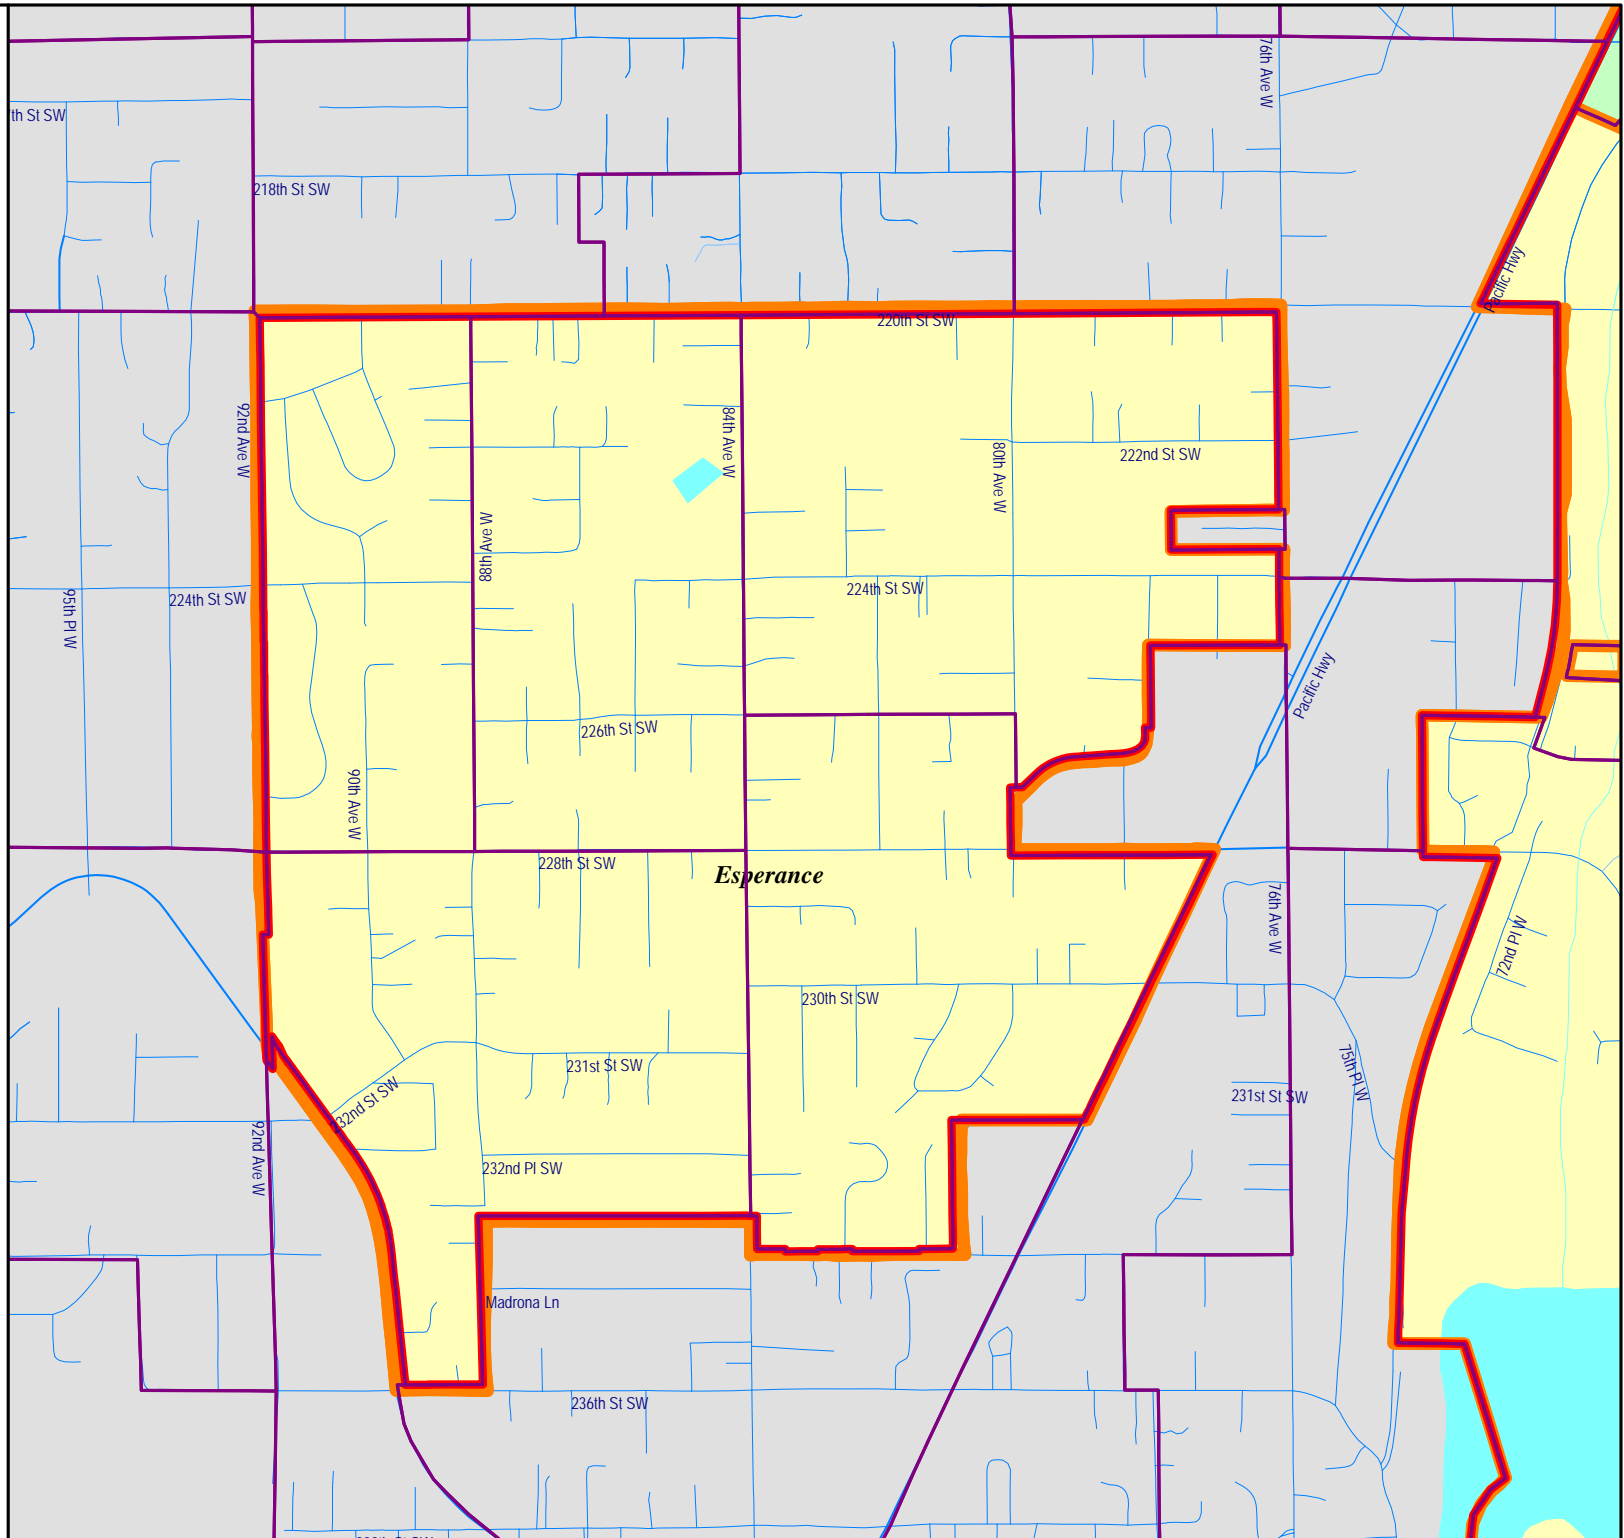

-  1st District
-  2nd District
-  3rd District
-  4th District
-  5th District

City Limits 

Voter Precincts 

Voter Precincts

South Snohomish County  
Fire & Rescue -  
Commission Districts as  
Approximated Using  
Census 2020 Geography

 1st District

 2nd District

City Limits 

Voter Precincts 

<b>Population</b>	<b>Name</b>	<b>District</b>
26		1
10153	Alderwood Manor	1
8106	Bothell West	1
6560	Brier	1
0	Edmonds	1
4007	Esperance	1
21286	Mountlake Terrace	1
0		2
43	Edmonds	2
38568	Lynnwood	2
3148	Meadowdale	2
4477	North Lynnwood	2
2538	Picnic Point	2
3664	Bothell West	3
1509	Lake Stickney	3
4993	Larch Way	3
17355	Martha Lake	3
5719	Mill Creek	3
16126	North Lynnwood	3
25742		4
43	Everett	4
13904	Lake Stickney	4
2199	North Lynnwood	4
7230	Picnic Point	4
23278	Eastmont	5
15207	Mill Creek	5
10497	Silver Firs	5