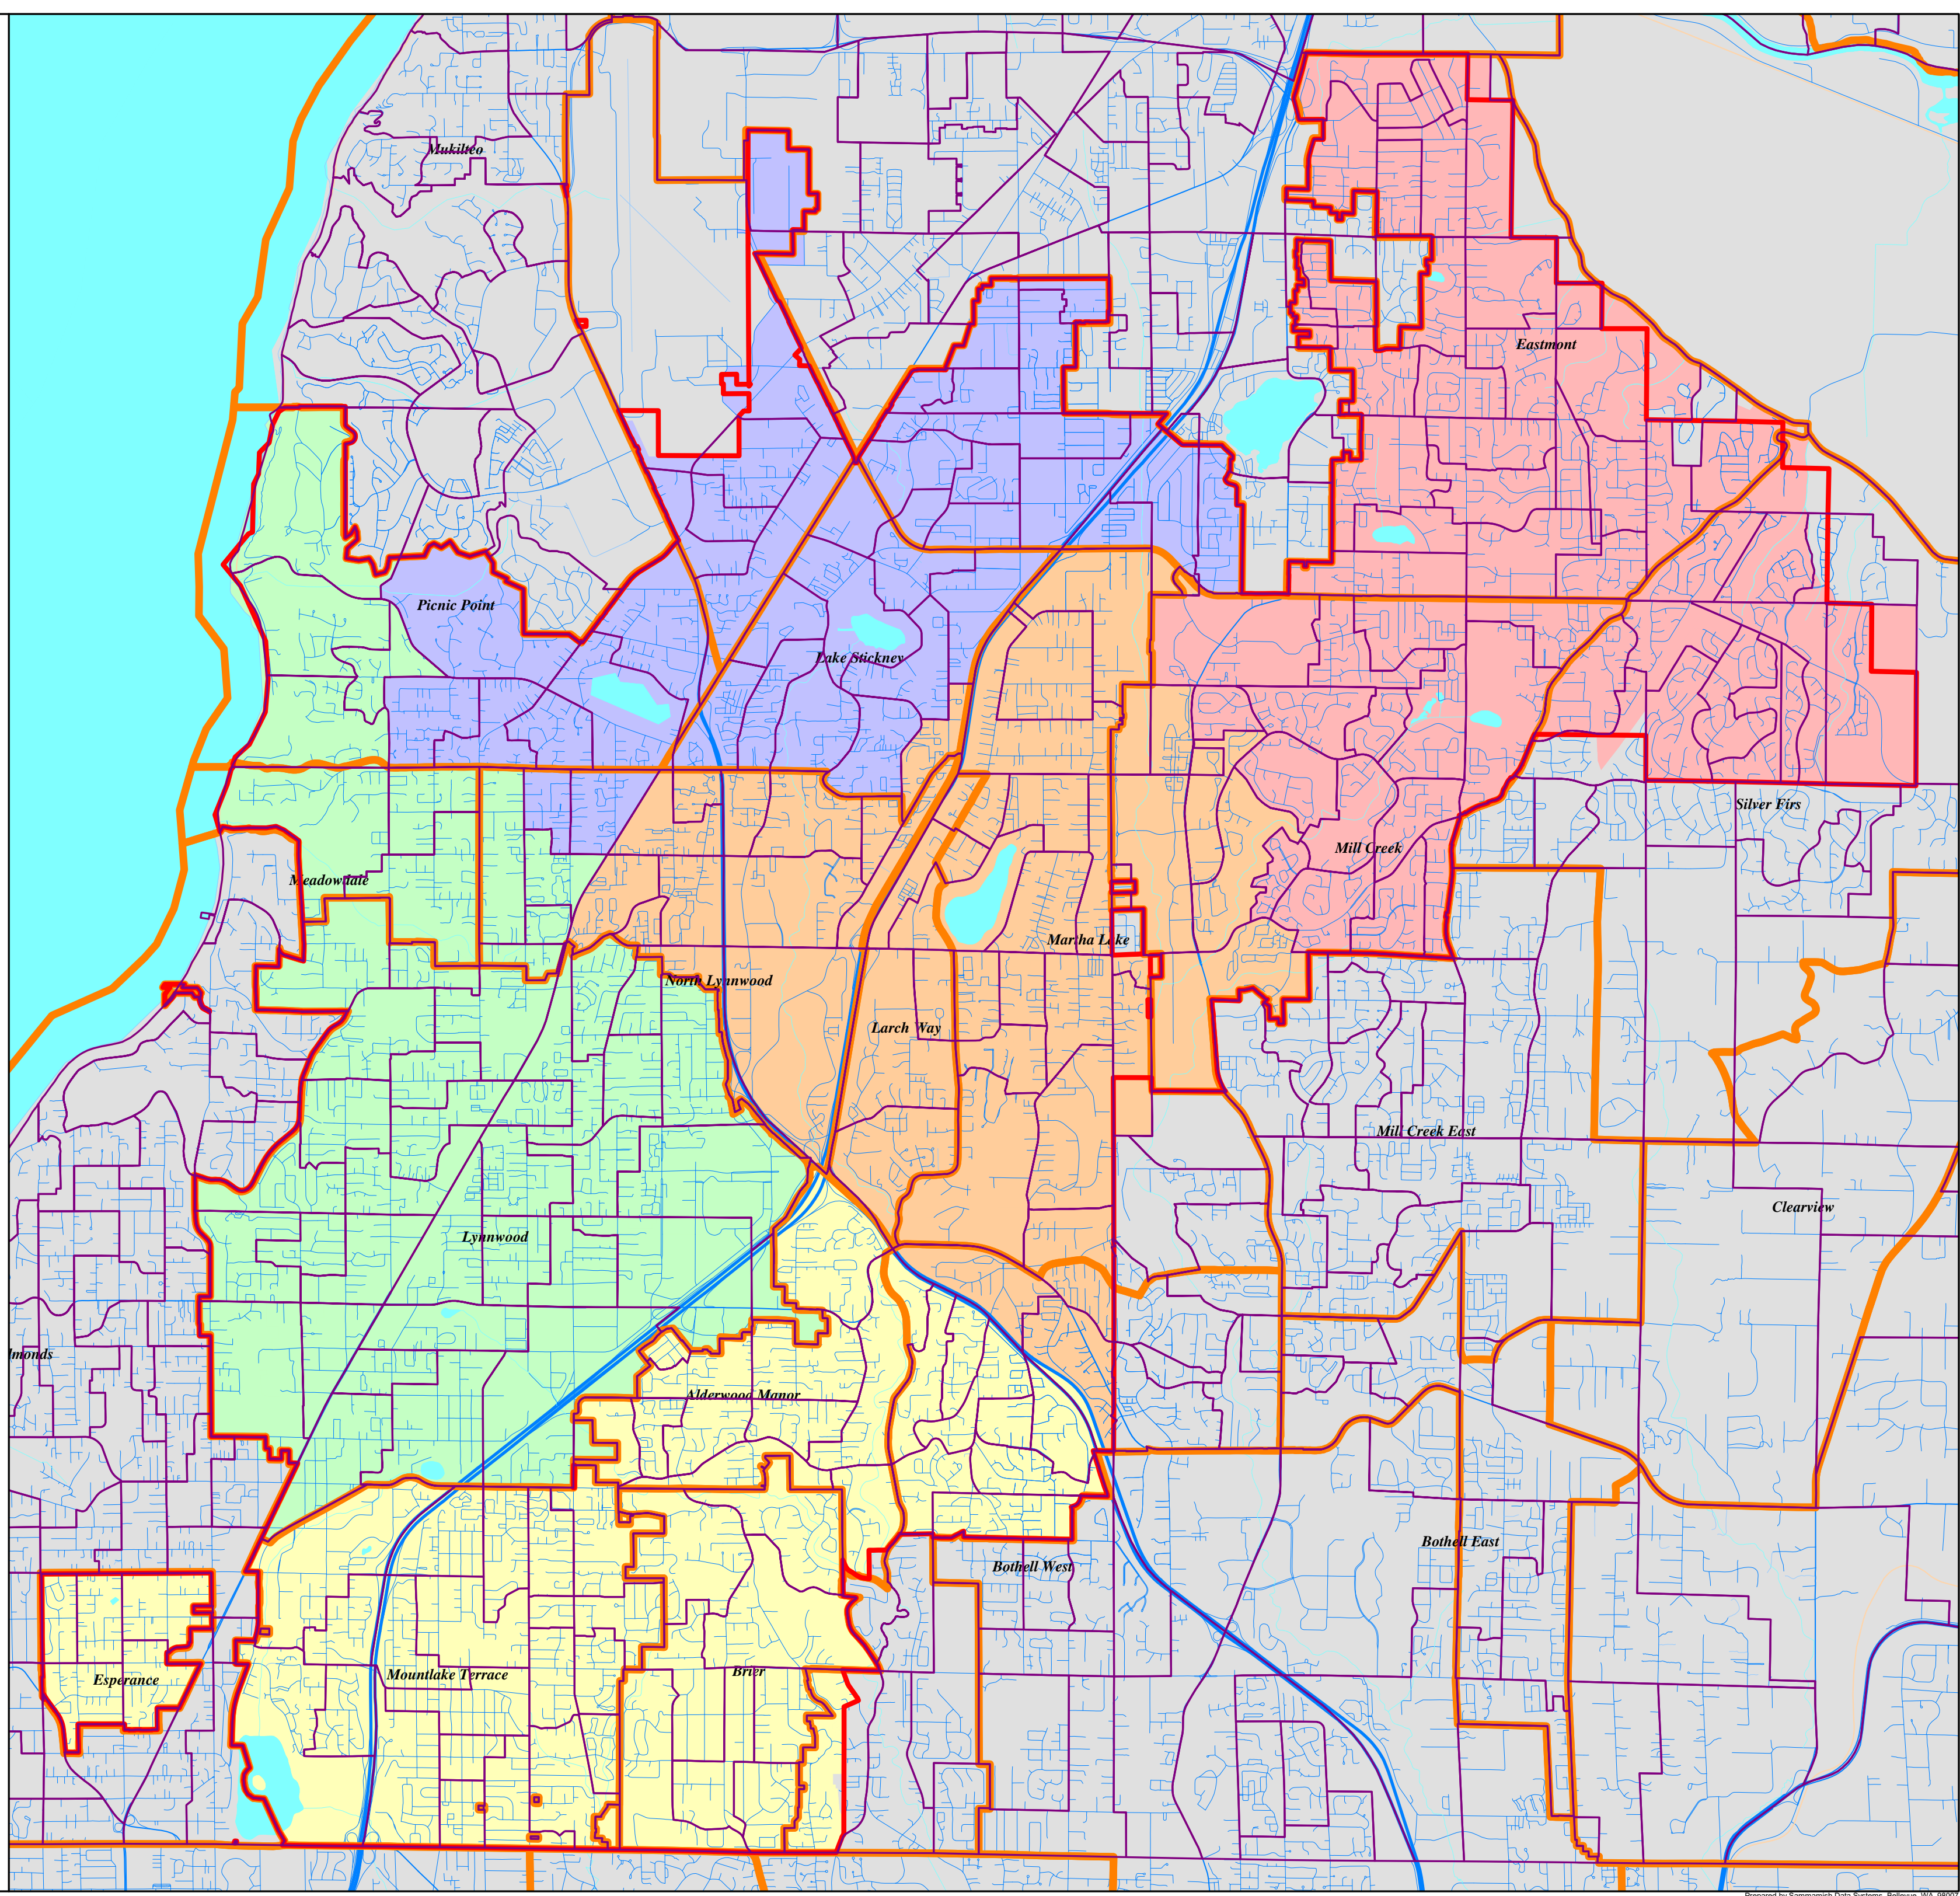

South Snohomish County  
Fire & Rescue -  
Commission Districts as  
Approximated Using  
Census 2020 Geography

- 1st District
- 2nd District
- 3rd District
- 4th District
- 5th District

City Limits

Voter Precincts

## South Snohomish County Fire & Rescue District Summary Report

Director District Number	Ideal Population	Total Population	Deviation from Ideal	% Deviation from Ideal	White Population	Hispanic Origin (of any race)	Non White & Mixed
1st	49,276	50,138	862	1.75	31,392	5,175	18,746
2nd	49,276	48,774	-502	-1.02	26,645	7,089	22,129
3rd	49,276	49,366	90	0.18	25,453	5,902	23,913
4th	49,276	49,118	-158	-0.32	23,962	8,906	25,156
5th	49,276	48,982	-294	-0.60	32,337	3,972	16,645
Totals.....		<u>246,378</u>	<u>-2</u>		<u>139,789</u>	<u>31,044</u>	<u>106,589</u>

-  1st District
-  2nd District
-  3rd District
-  4th District
-  5th District

City Limits 

Voter Precincts 