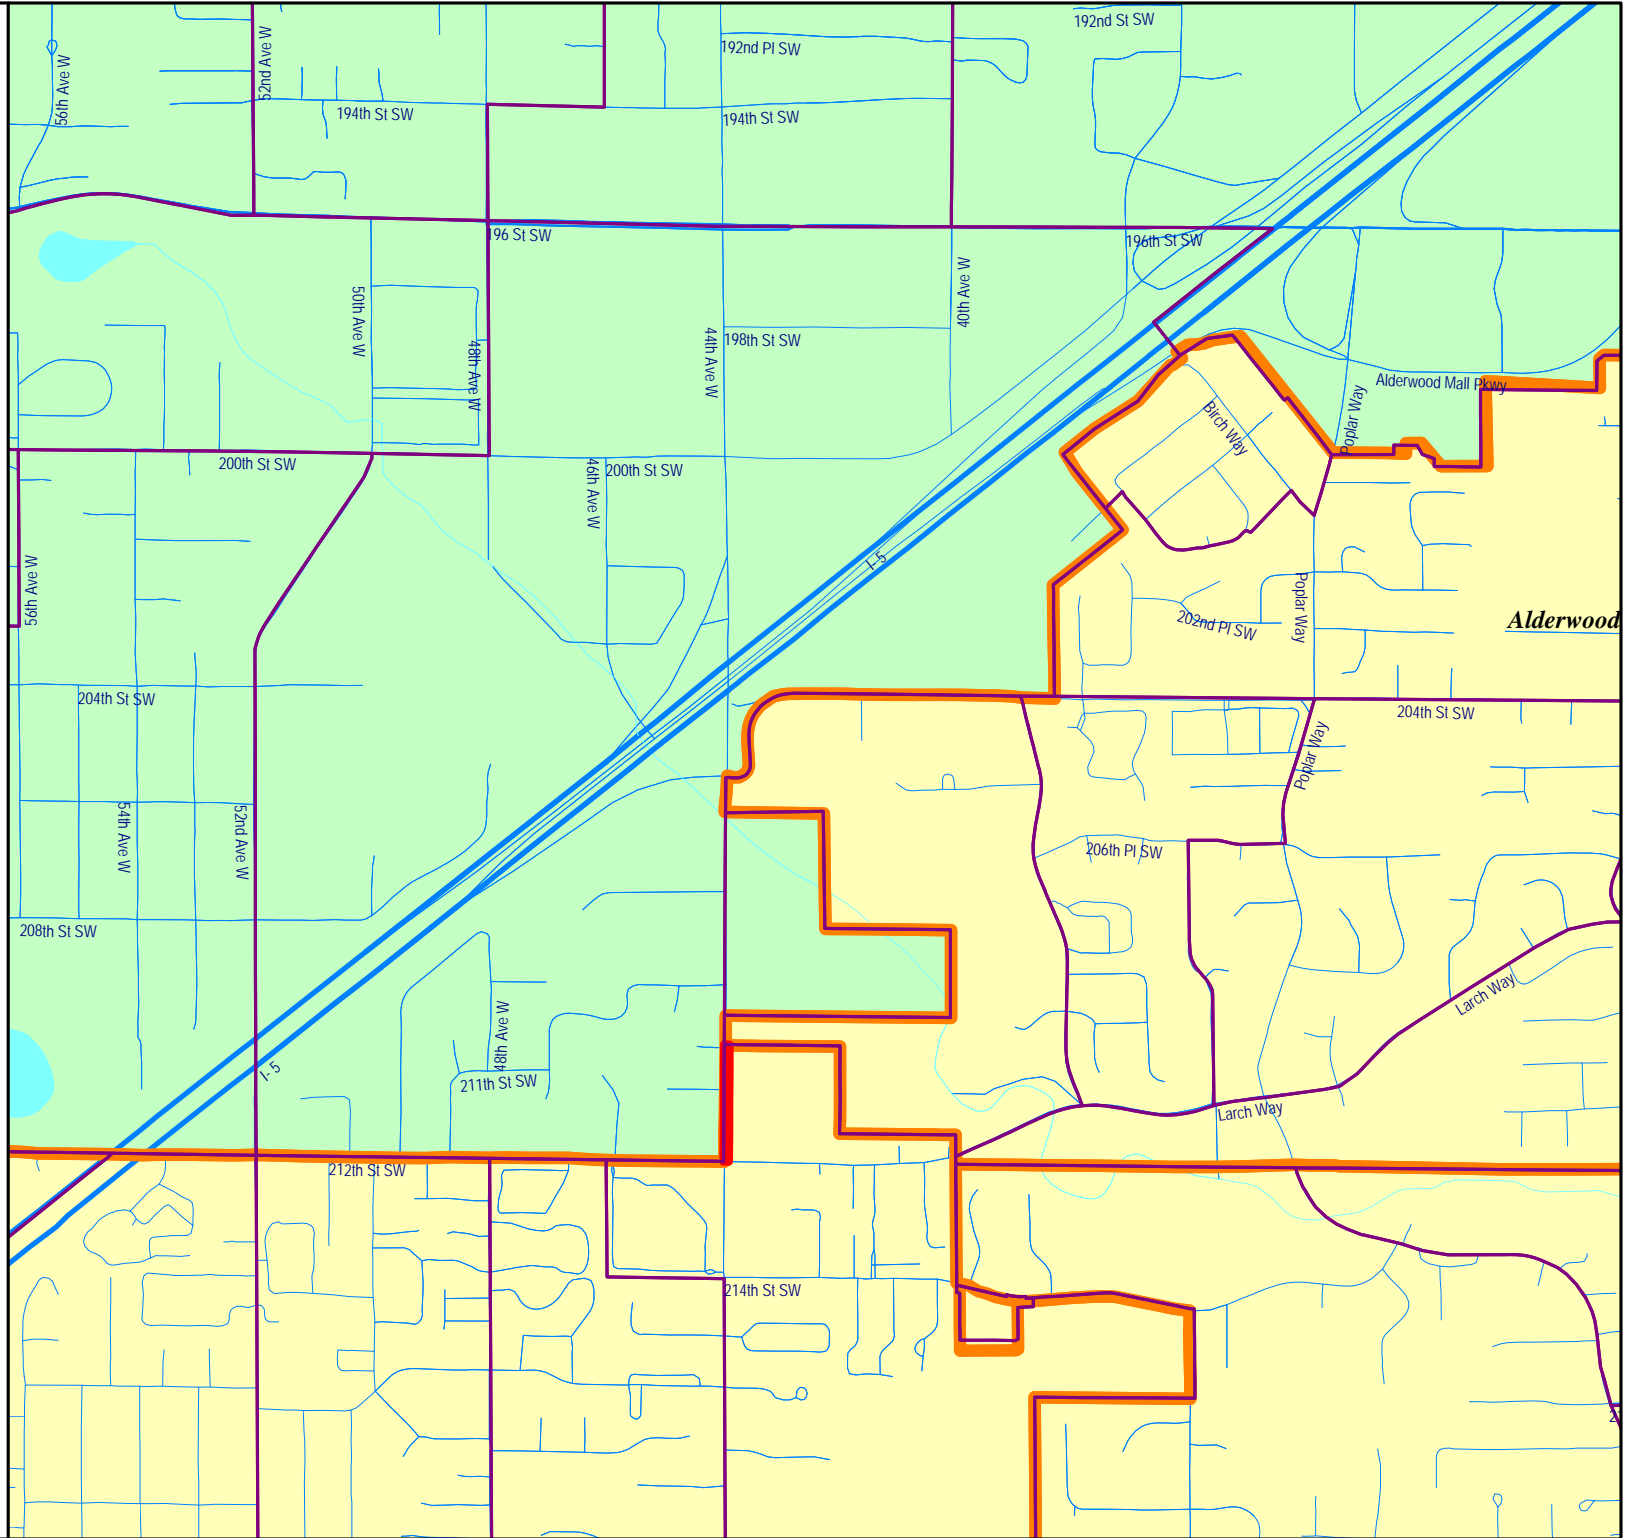

South Snohomish County
Fire & Rescue -
Commission Districts as
Approximated Using
Census 2020 Geography

- 1st District
- 2nd District

City Limits

Voter Precincts